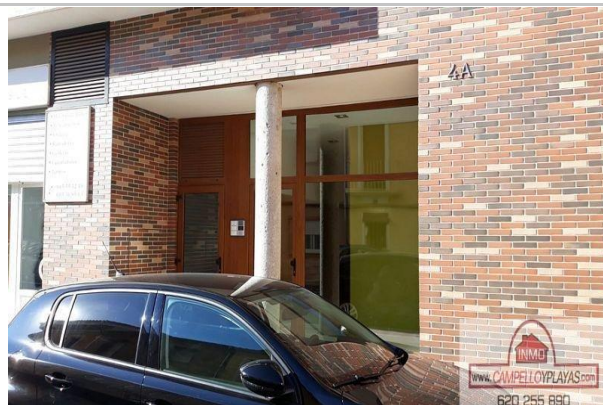

Reference: **917-HP-IBI SANTA ANA GARAJE**

Property type: Garage

Sale/rent: For sale

Price: **6.000 €**

Condition: Closed

Town: Ibi

Province: Alicante

Postal code: 3440